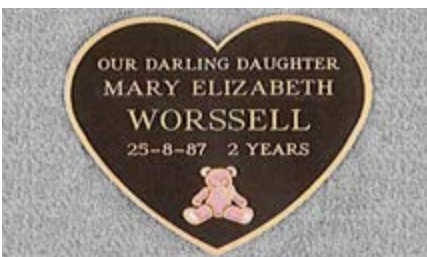

Lawn and Lawn Beam Sections – Single plaque

Single bronze plaque
380mm x 280mm
Standard background colour
Standard border
Two motifs (1 x additional cost)

Single bronze book plaque
380mm x 280mm
Standard background colour
Standard border
Three motifs (2 x additional cost)

Single bronze plaque (oval)
380mm x 280mm
Standard background colour
Standard border
Three motifs (2 x additional cost)

Infant Section

Memorial plaques for the infant section are installed on a small granite base in the infant section of Southport Lawn Cemetery. The granite base is included in the plaque cost.