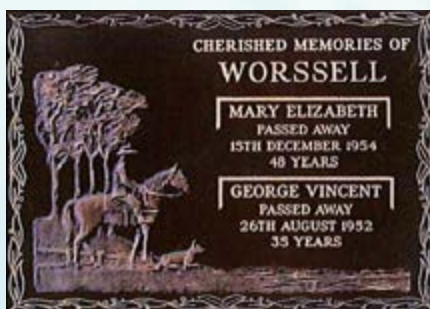

Detachable plate
(For double and triple bronze plaques as displayed above)
Standard background colour

Single bronze plaque
380mm x 280mm
Sculptured border
Large sculpture
Dark blue background colour

Double bronze plaque with two detachable plates
380mm x 280mm
Sculptured border
Large sculpture
Standard background colour