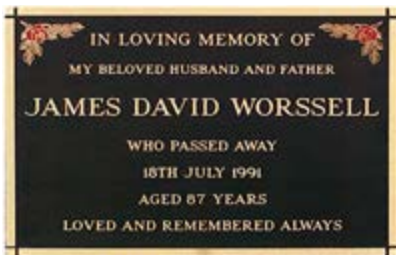

Lawn and Lawn Beam Sections – Single plaque

Single bronze plaque
380mm x 280mm
Standard background colour
Standard border
Two motifs (1 x additional cost)