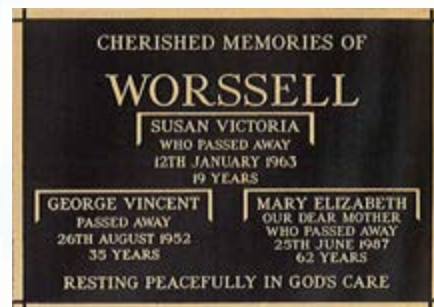

Triple bronze plaque with three x detachable plates
380mm x 280mm
Standard background colour
Standard border
Two motifs