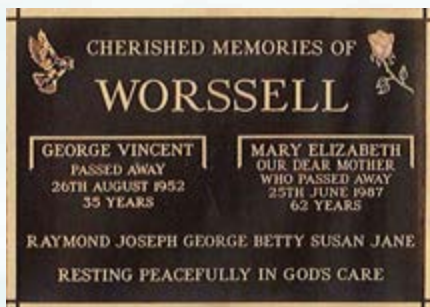

Double bronze plaque with two x detachable plates
380mm x 280mm
Standard background colour
Standard border