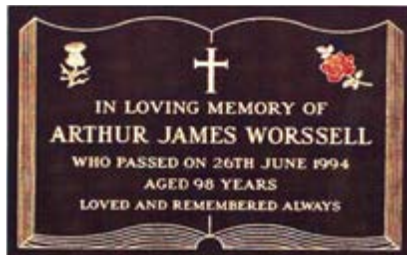

Single bronze book plaque
380mm x 280mm
Standard background colour
Standard border
Three motifs (2 x additional cost)