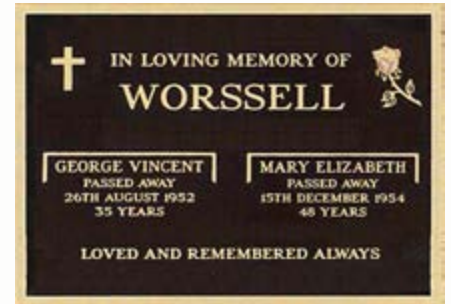

Single bronze plaque

155mm x 125mm

Standard background colour

Standard border

Helvetica – seven lines

Times New Roman – six lines

Single bronze ashes garden plaque

229mm x 184mm